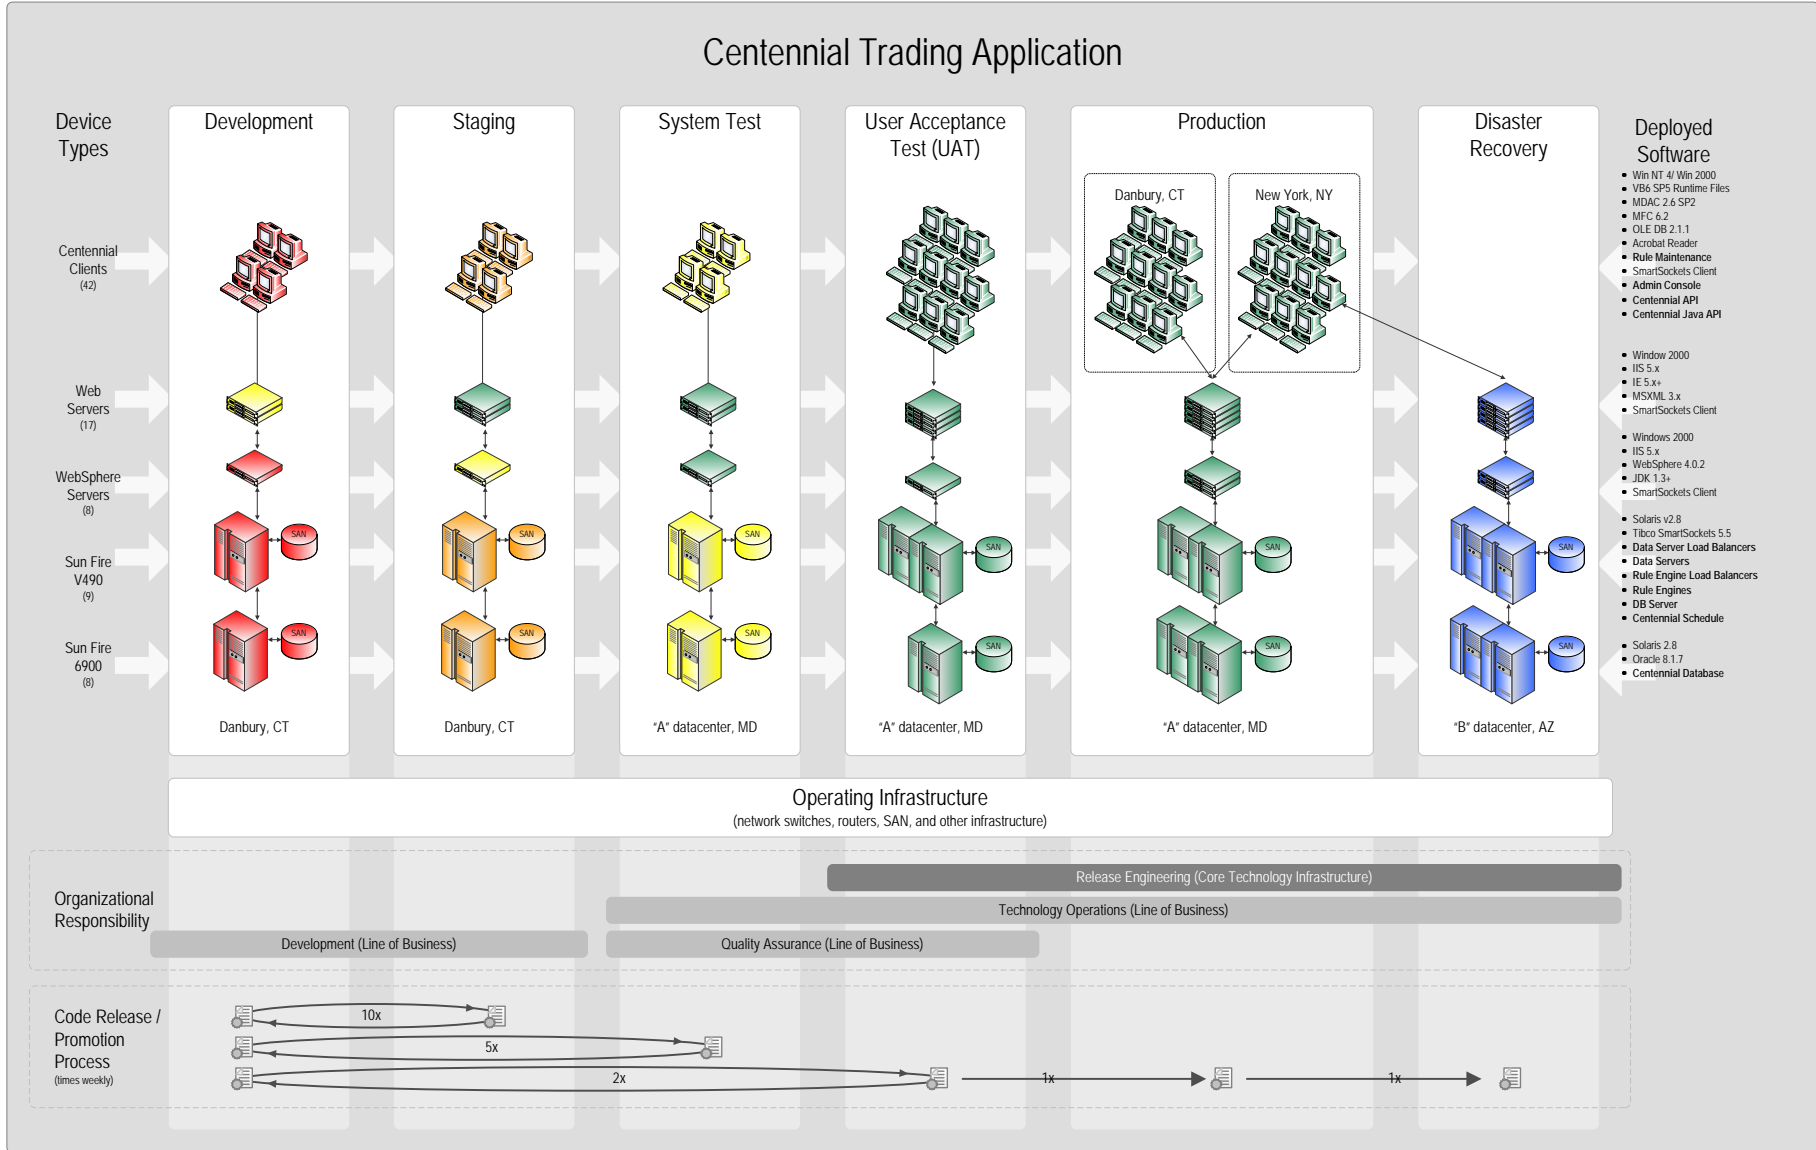

# Typical Business Application

## Centennial Trading Application

**Legend:**

- Current SW Version
- SW Version + 1
- SW Version + 2
- SW Version + 3
- SW Version - 1
- Bold** = Proprietary Software
- Normal = Commercial Software

This is one of 1500 or more business applications running in the enterprise IT environment